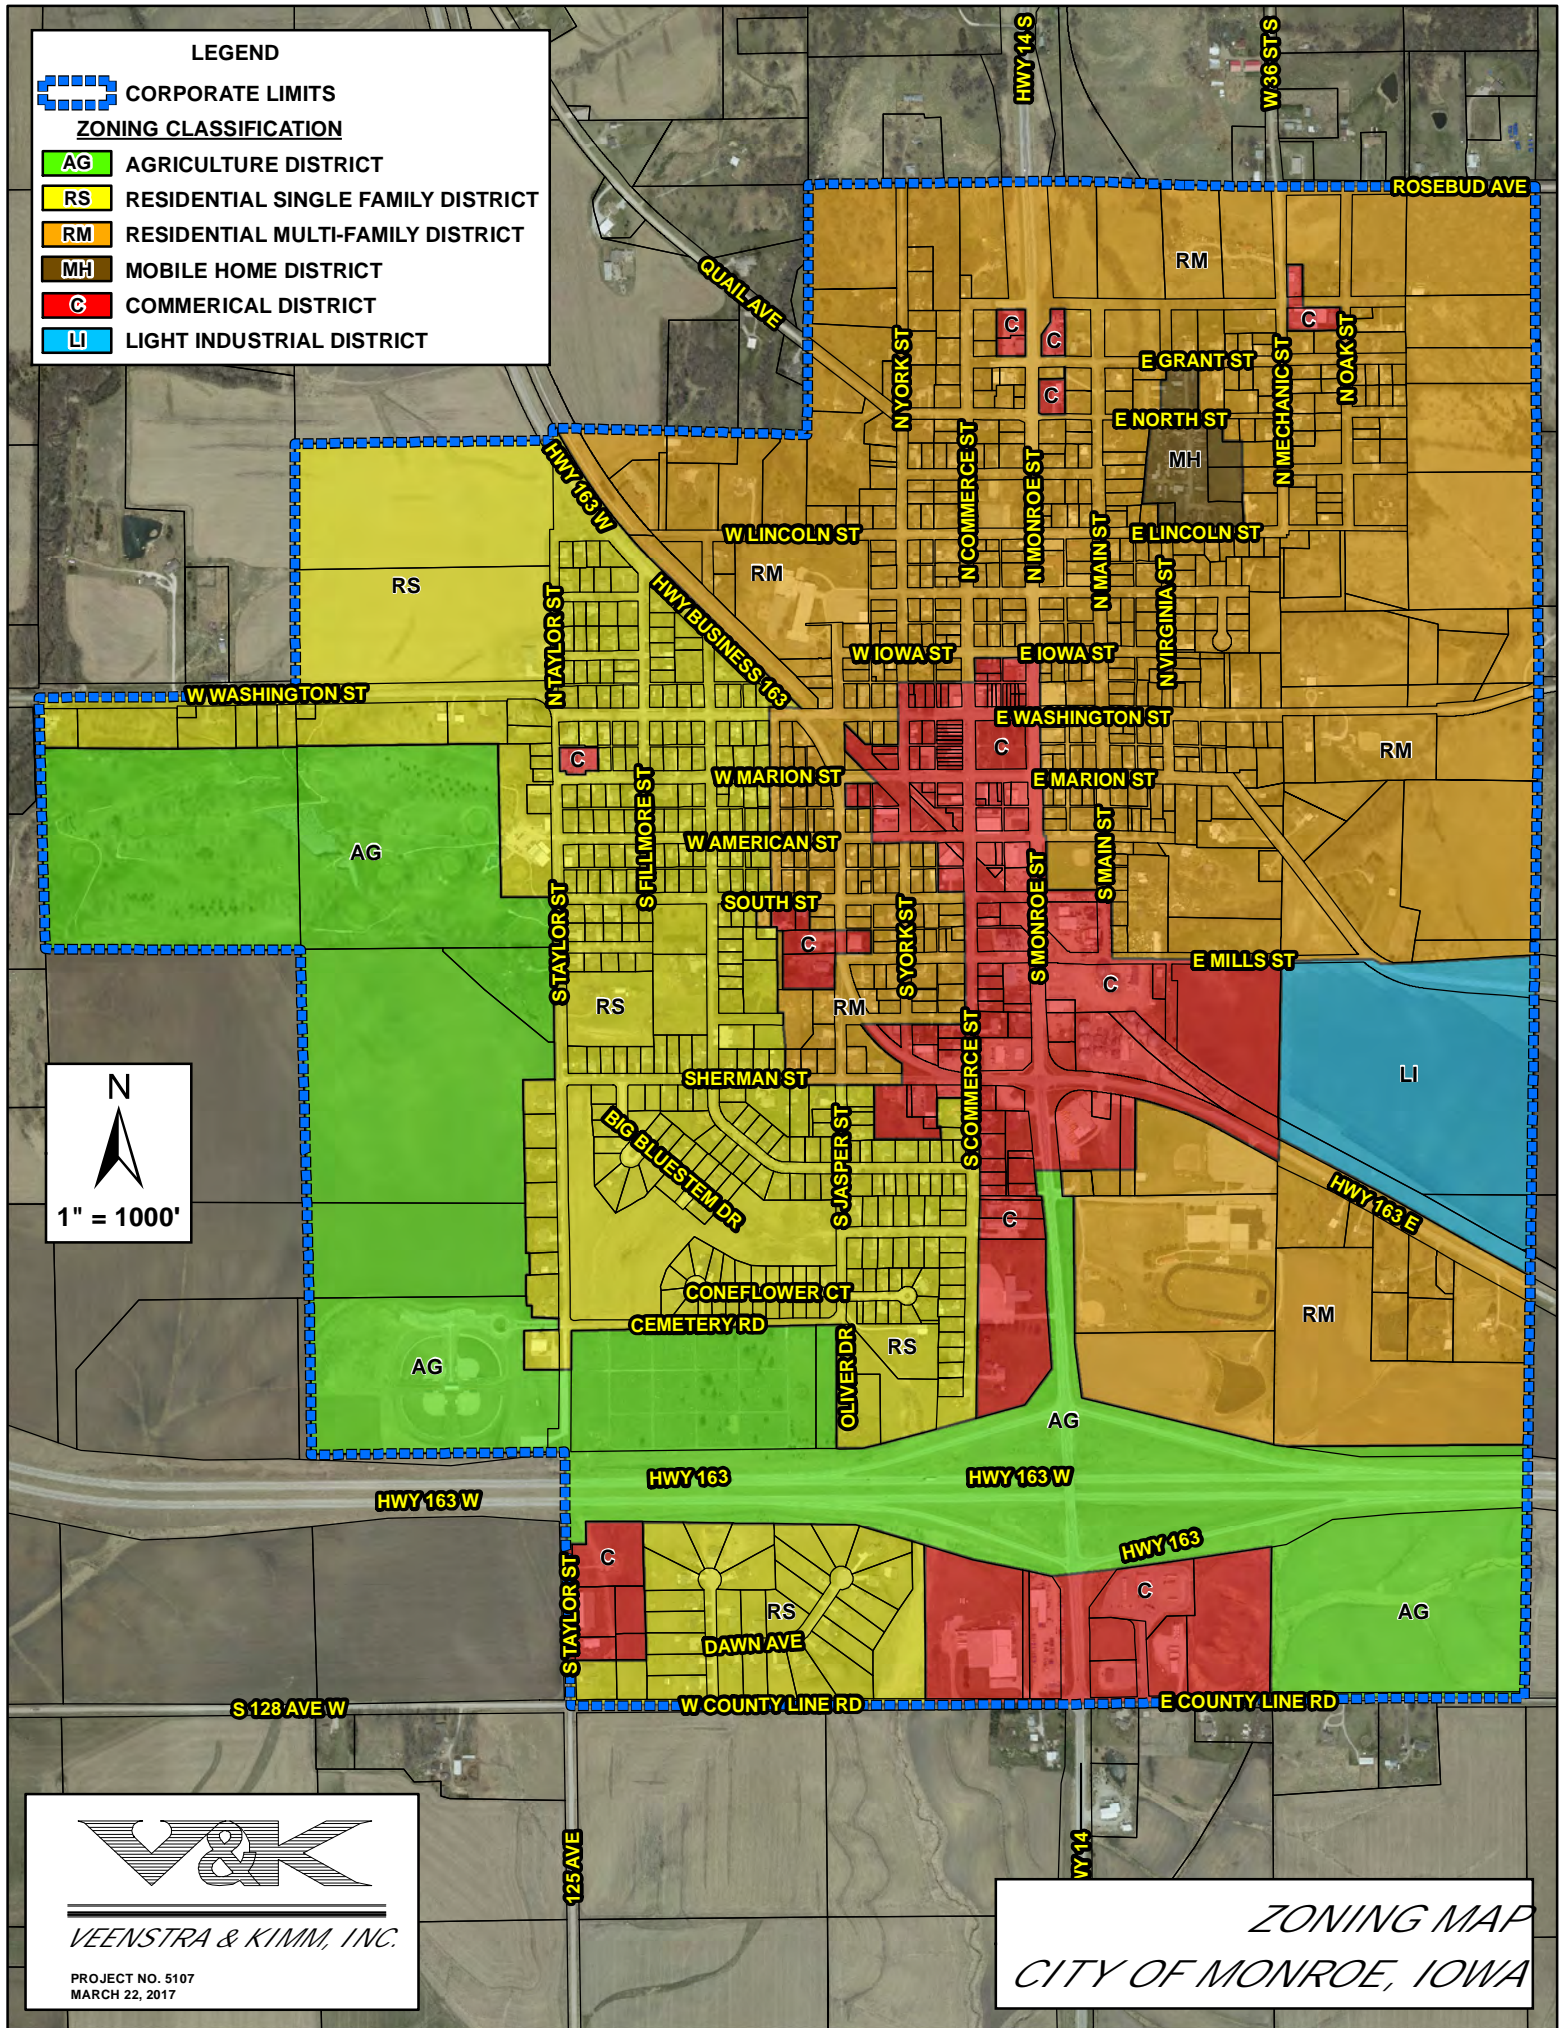

LEGEND

CORPORATE LIMITS

ZONING CLASSIFICATION

- AG** AGRICULTURE DISTRICT
- RS** RESIDENTIAL SINGLE FAMILY DISTRICT
- RM** RESIDENTIAL MULTI-FAMILY DISTRICT
- MH** MOBILE HOME DISTRICT
- C** COMMERCIAL DISTRICT
- LI** LIGHT INDUSTRIAL DISTRICT

VEENSTRA & KIMM, INC.

PROJECT NO. 5107
MARCH 22, 2017

*ZONING MAP
CITY OF MONROE, IOWA*